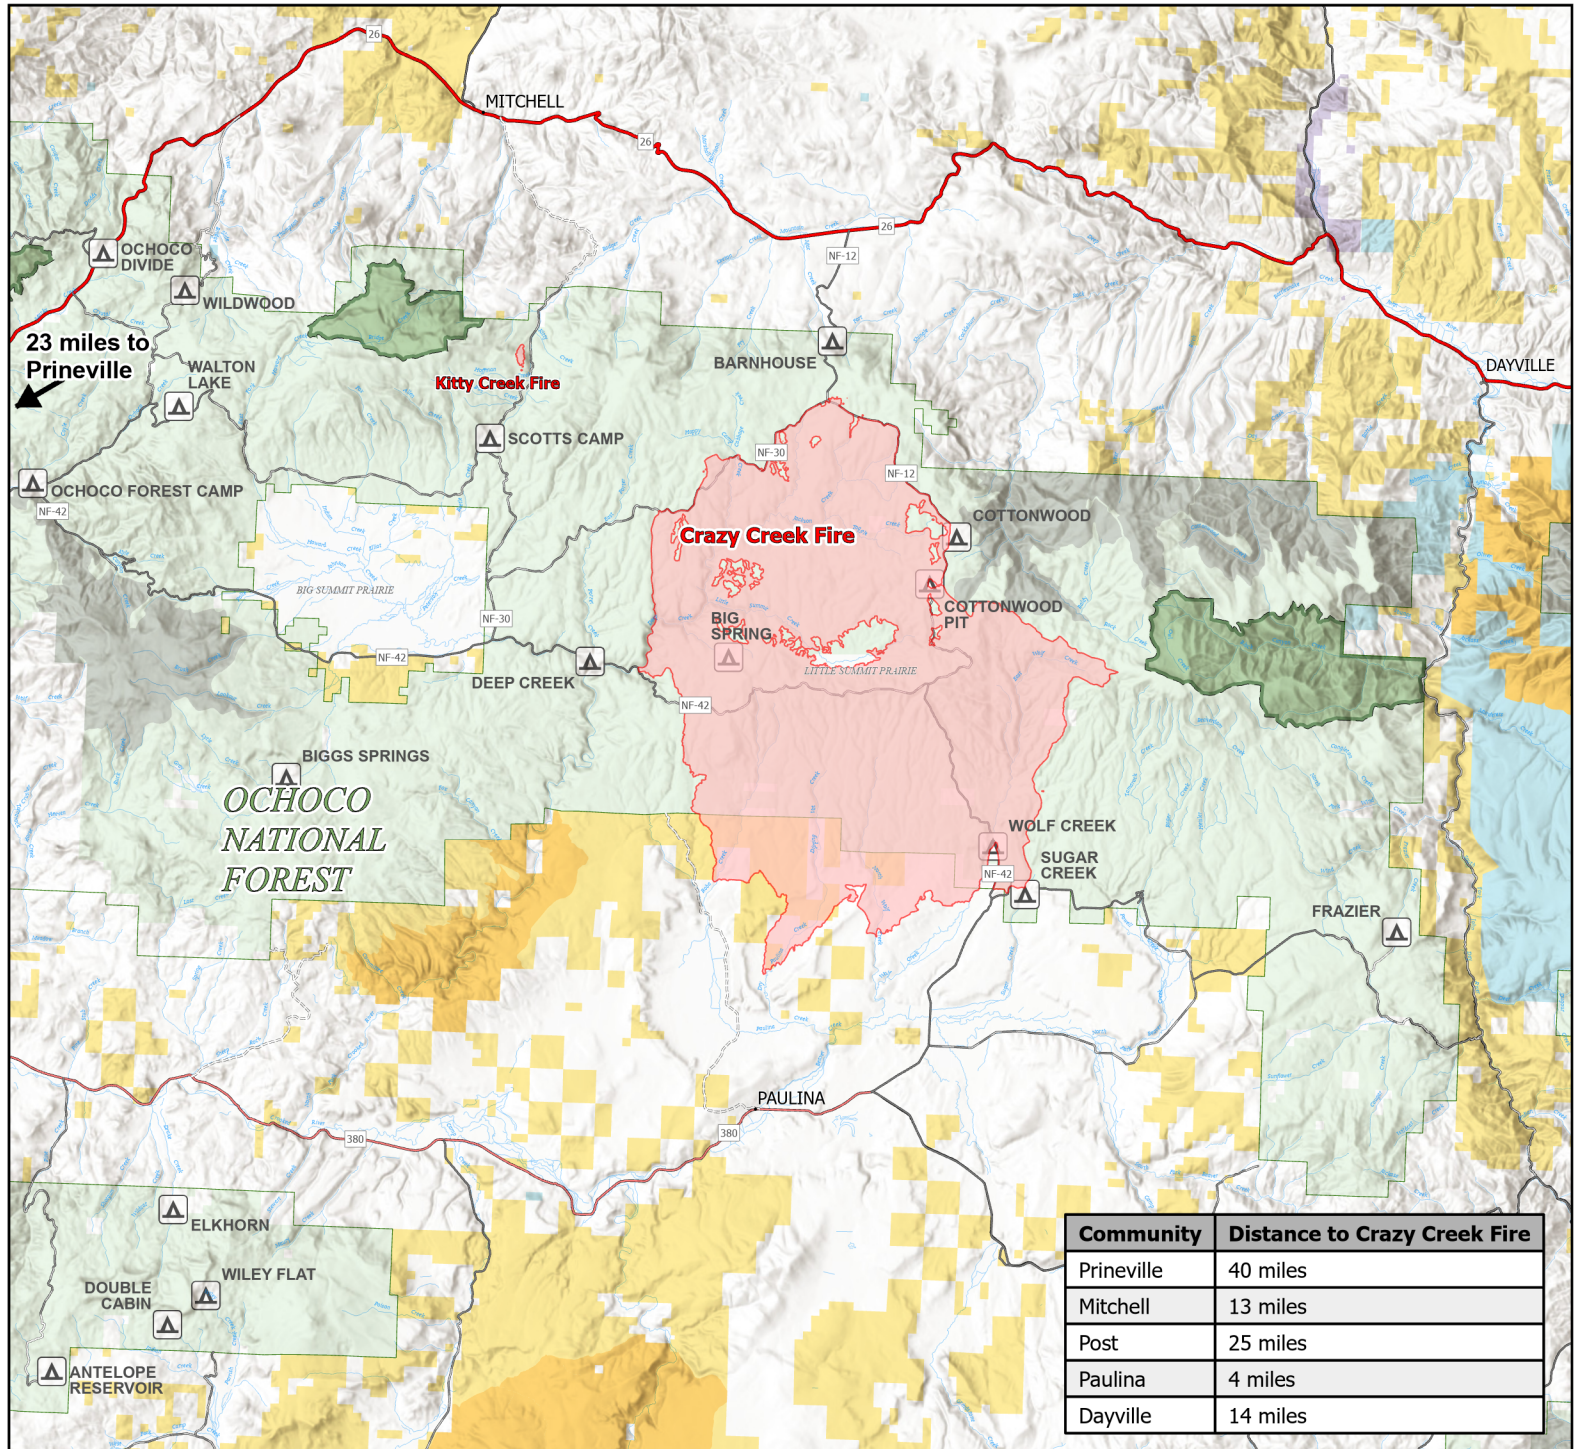

Public Information

8/15/2024 Day
 Crazy Creek
 OR-OCF-000501
 86,893 acres at 8/14/2024 2209 PDT

Kitty Creek
 OR-OCF-000498
 73 acres at 8/12/2024 2204 PDT

-  Wildfire Daily Fire Perimeter
-  Forest Service Land
-  Administrative FS Boundary
-  FS Wilderness Boundary
-  Bureau of Land Management Lands
-  National Park Service Lands
-  State Lands
-  USFS Wilderness
-  USFS Roadless Areas
-  Bureau of Land Management WSA
-  Campground

0 1 2 4 6 8

Miles

Community	Distance to Crazy Creek Fire
Prineville	40 miles
Mitchell	13 miles
Post	25 miles
Paulina	4 miles
Dayville	14 miles